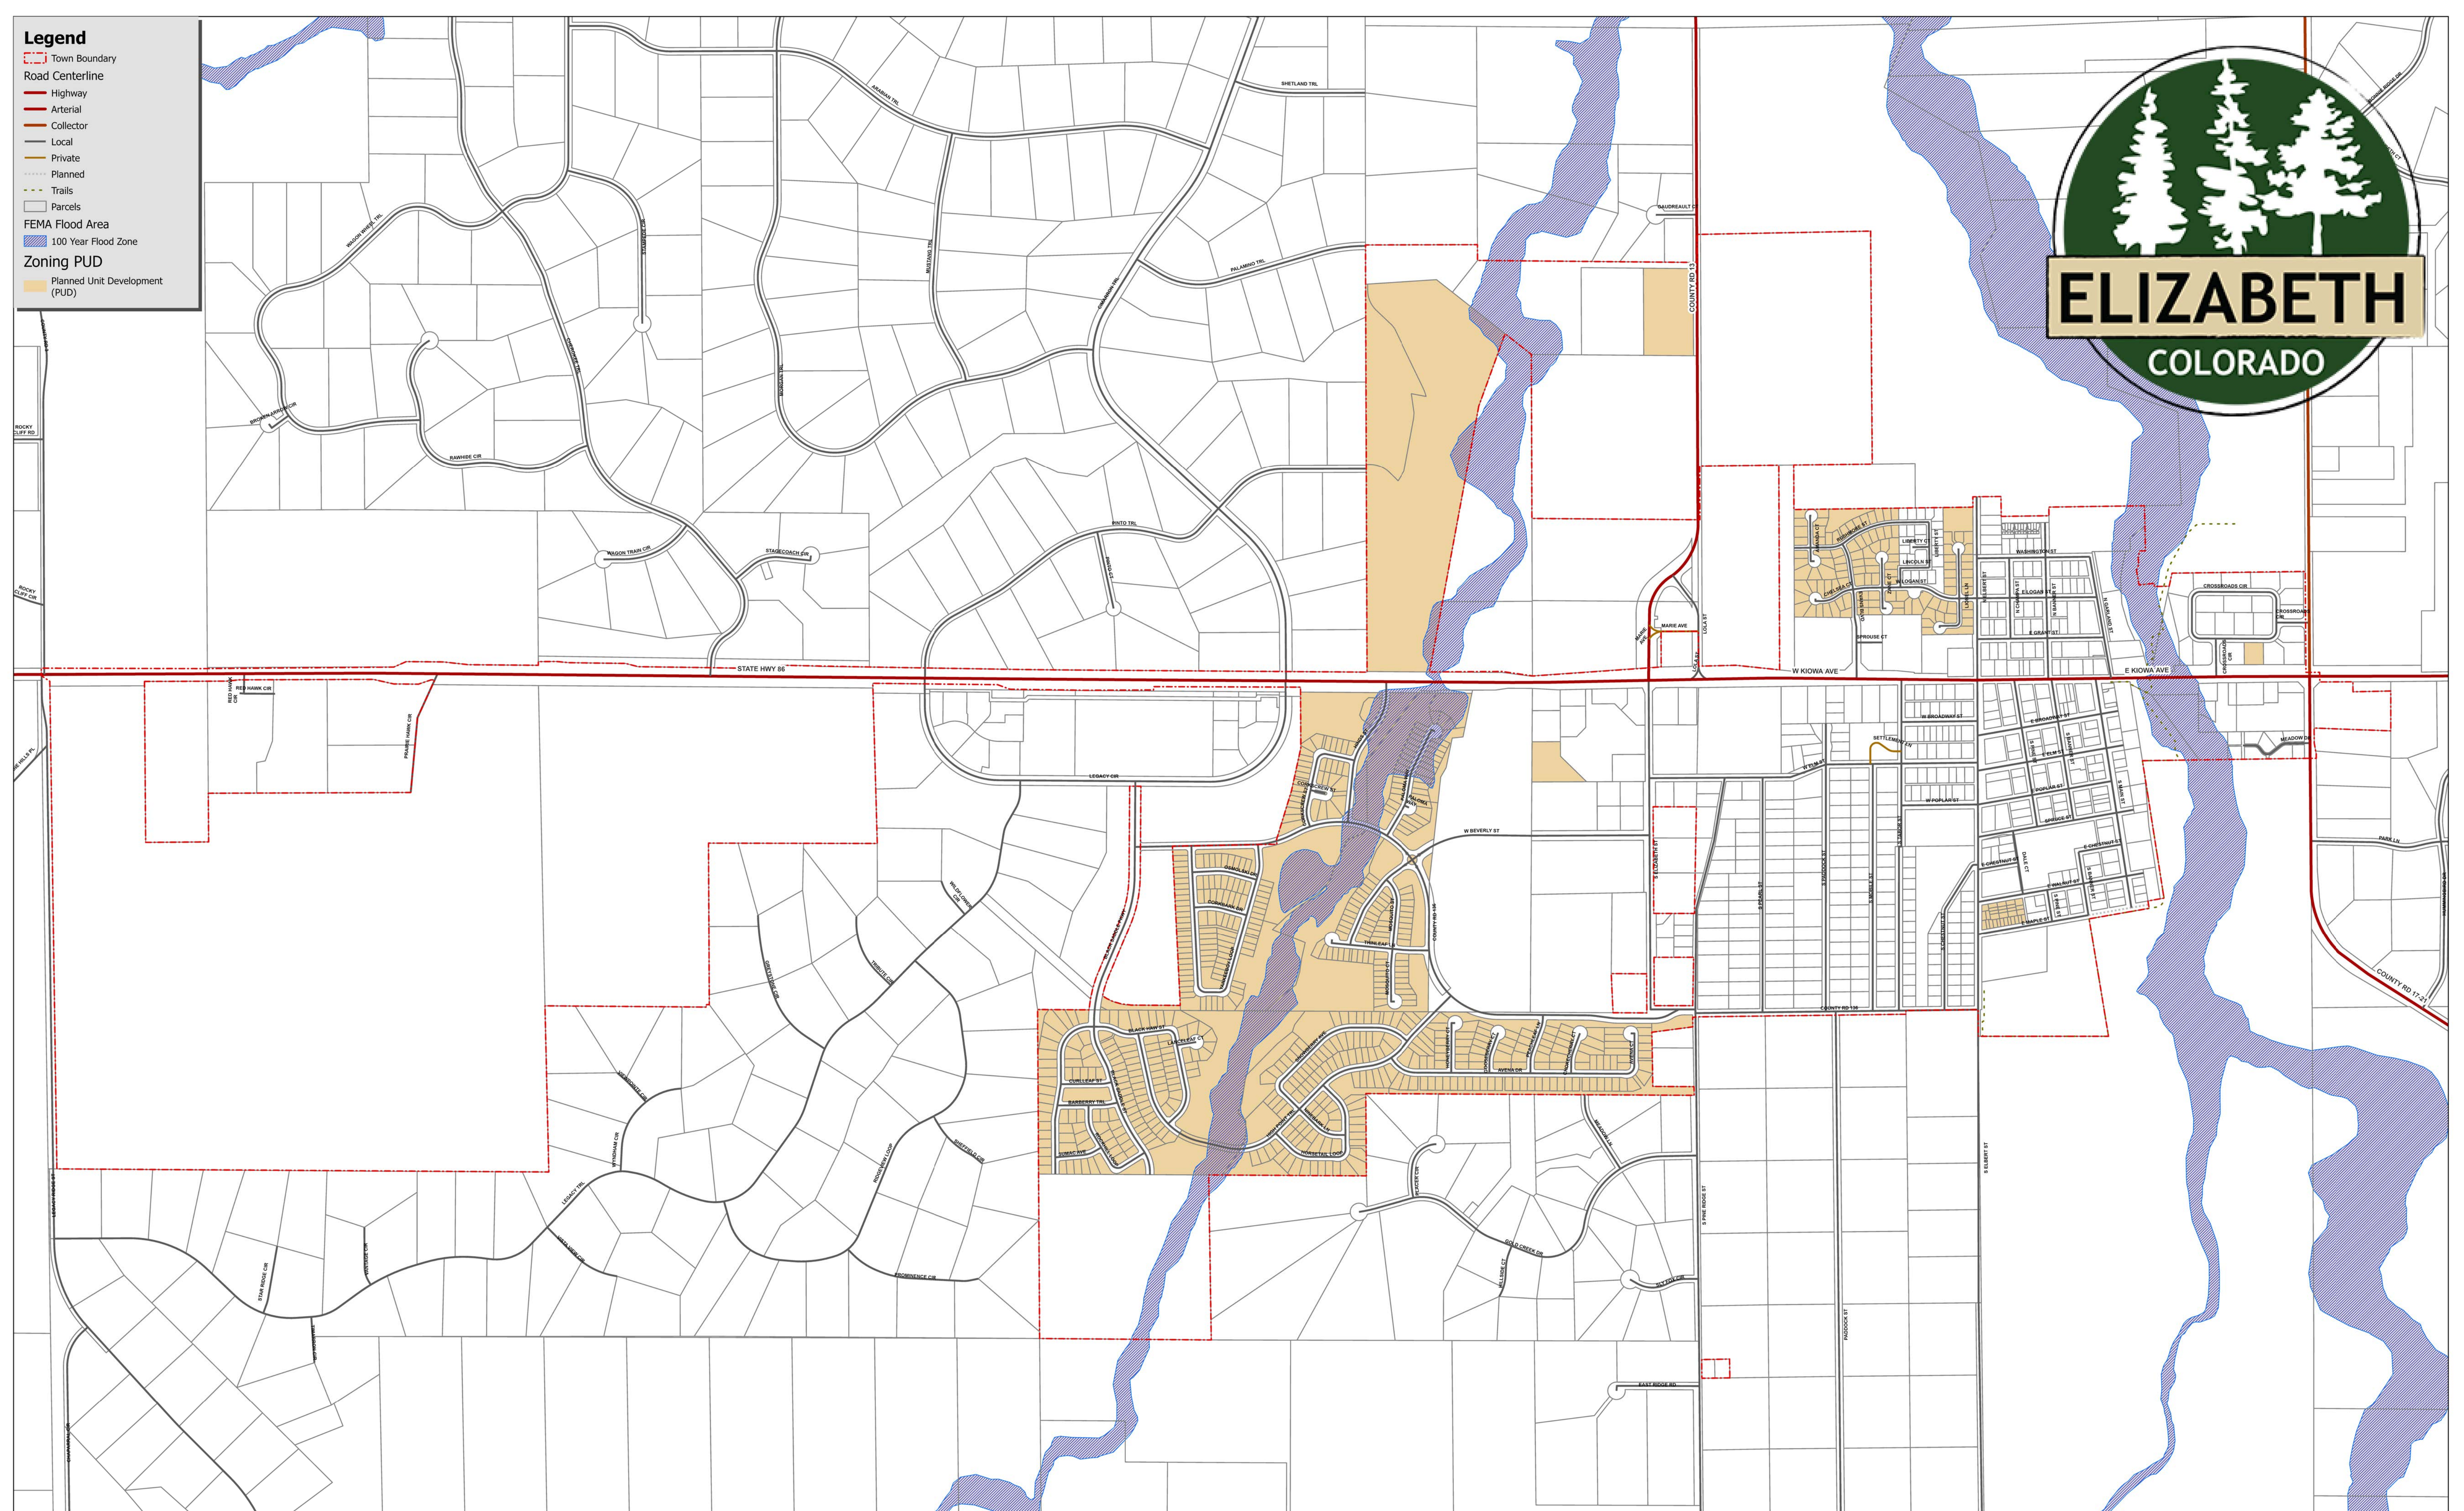

Legend

- Town Boundary
- Road Centerline
- Highway
- Arterial
- Collector
- Local
- Private
- Planned
- Trails
- Parcels
- FEMA Flood Area
- 100 Year Flood Zone
- Zoning PUD
- Planned Unit Development (PUD)

TOWN OF ELIZABETH - PUD MAP

0 0.07 0.15 0.3
Miles
Date Saved: 5/23/2023 1:58 PM