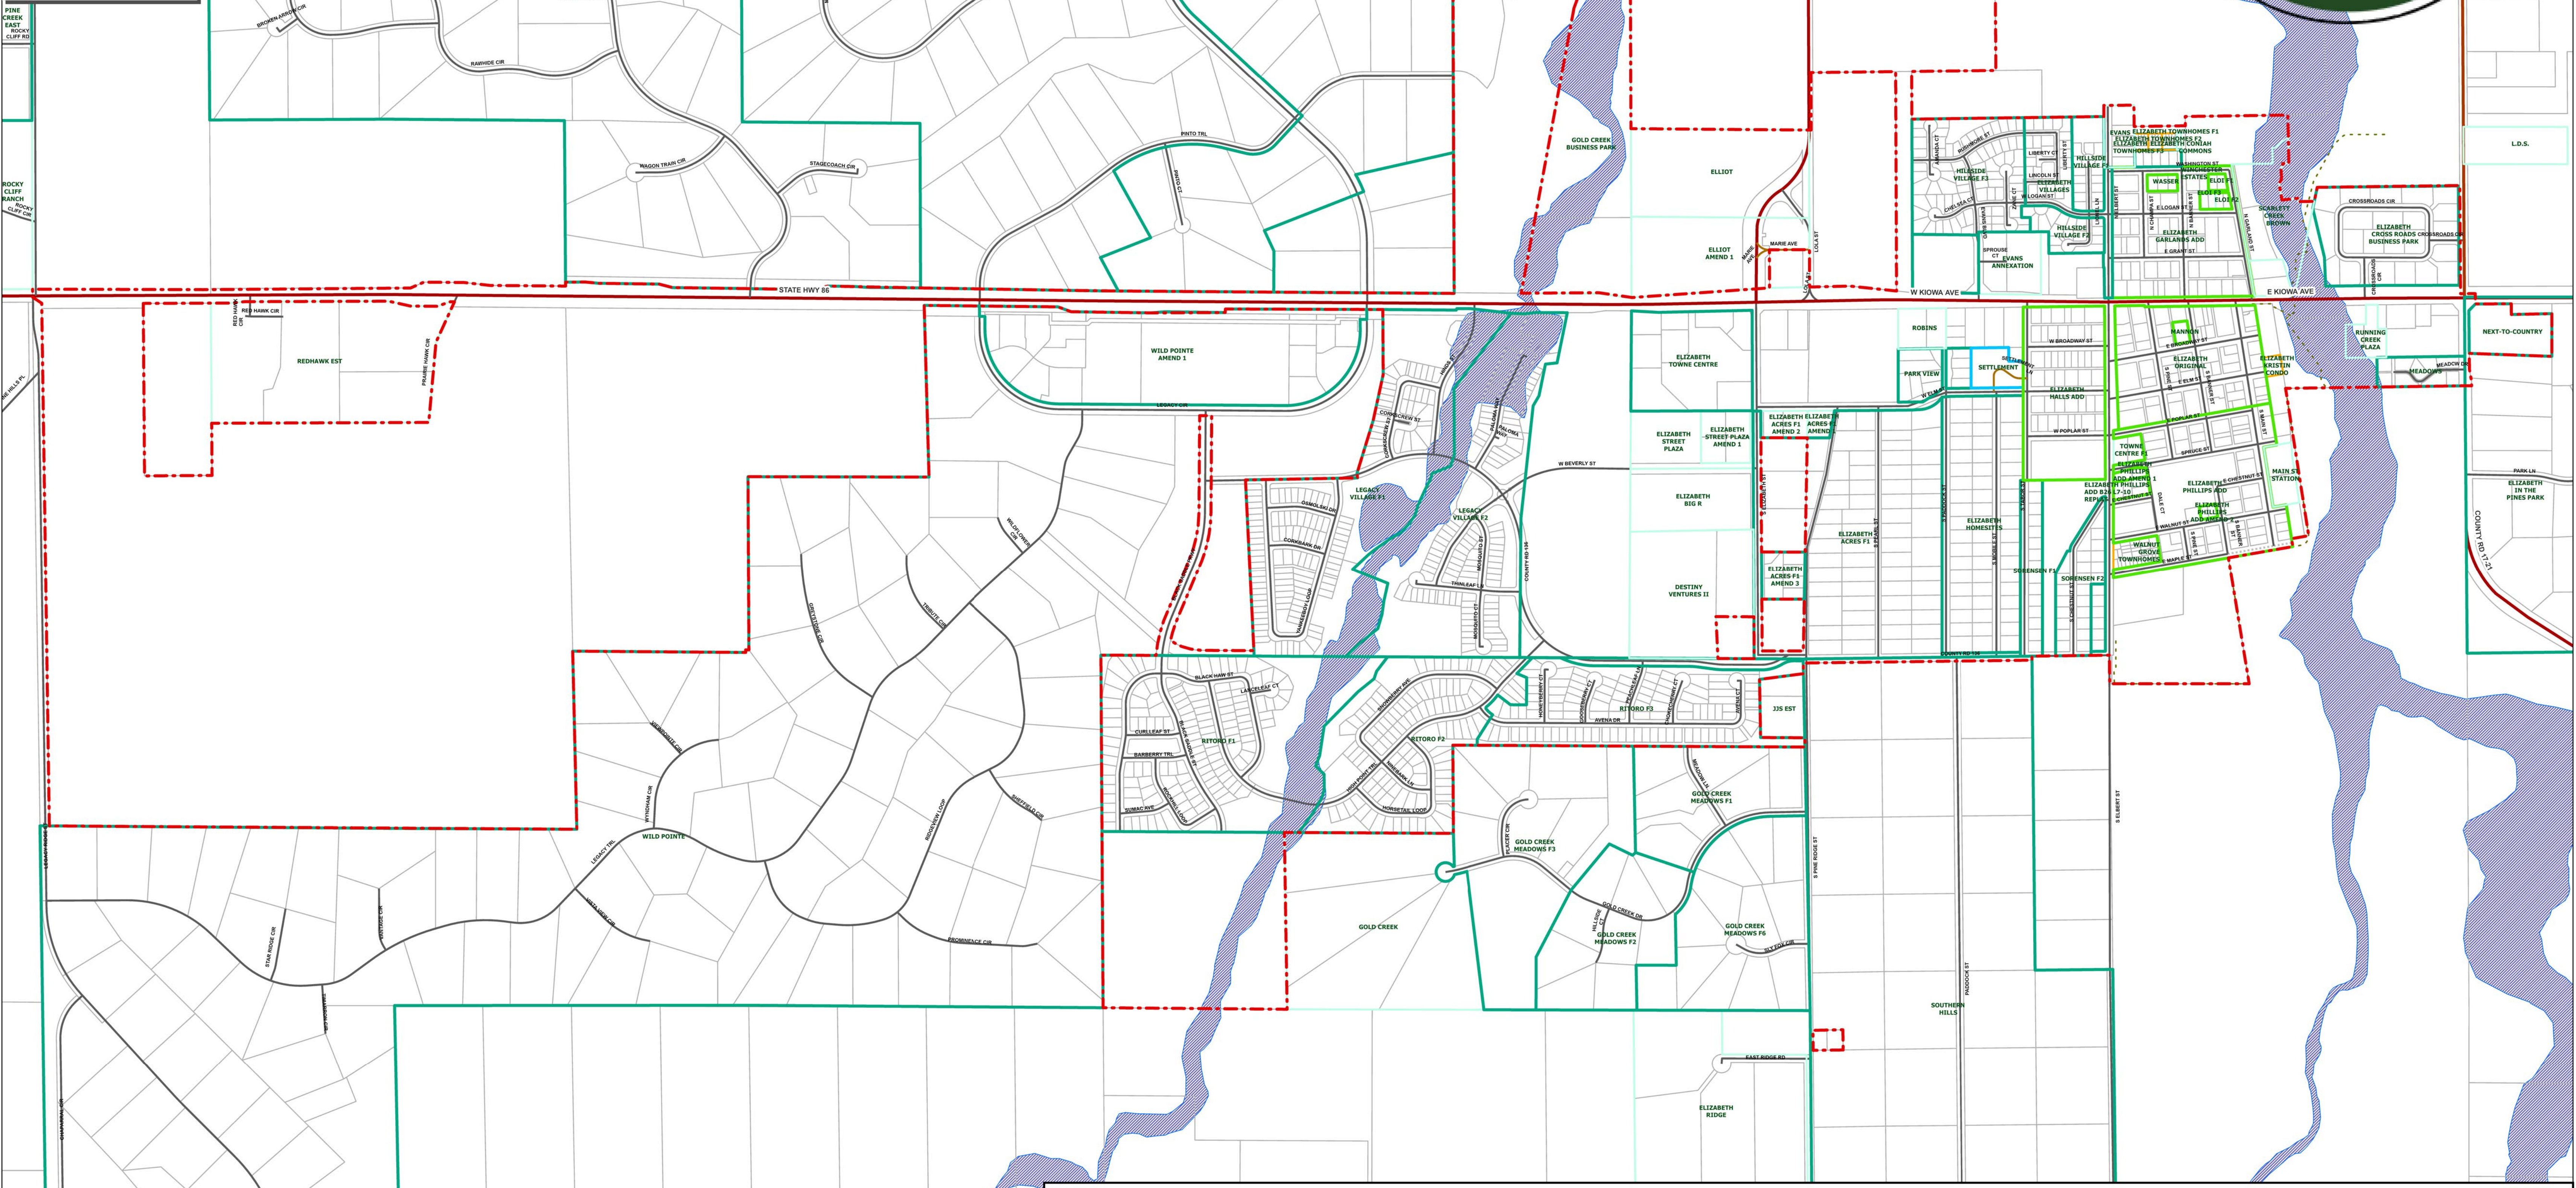

- Legend**
- Town Boundary
 - Subdivisions
 - Plu35
 - MajSub
 - MinSub
 - TwnSite
 - Platted
 - Condo
 - Illegal
 - Road Centerline
 - Highway
 - Arterial
 - Collector
 - Local
 - Private
 - Planned
 - Trails
 - Parcels
 - FEMA Flood Area
 - 100 Year Flood Zone

TOWN OF ELIZABETH - SUBDIVISION MAP

Date Saved: 5/24/2023 9:42 AM